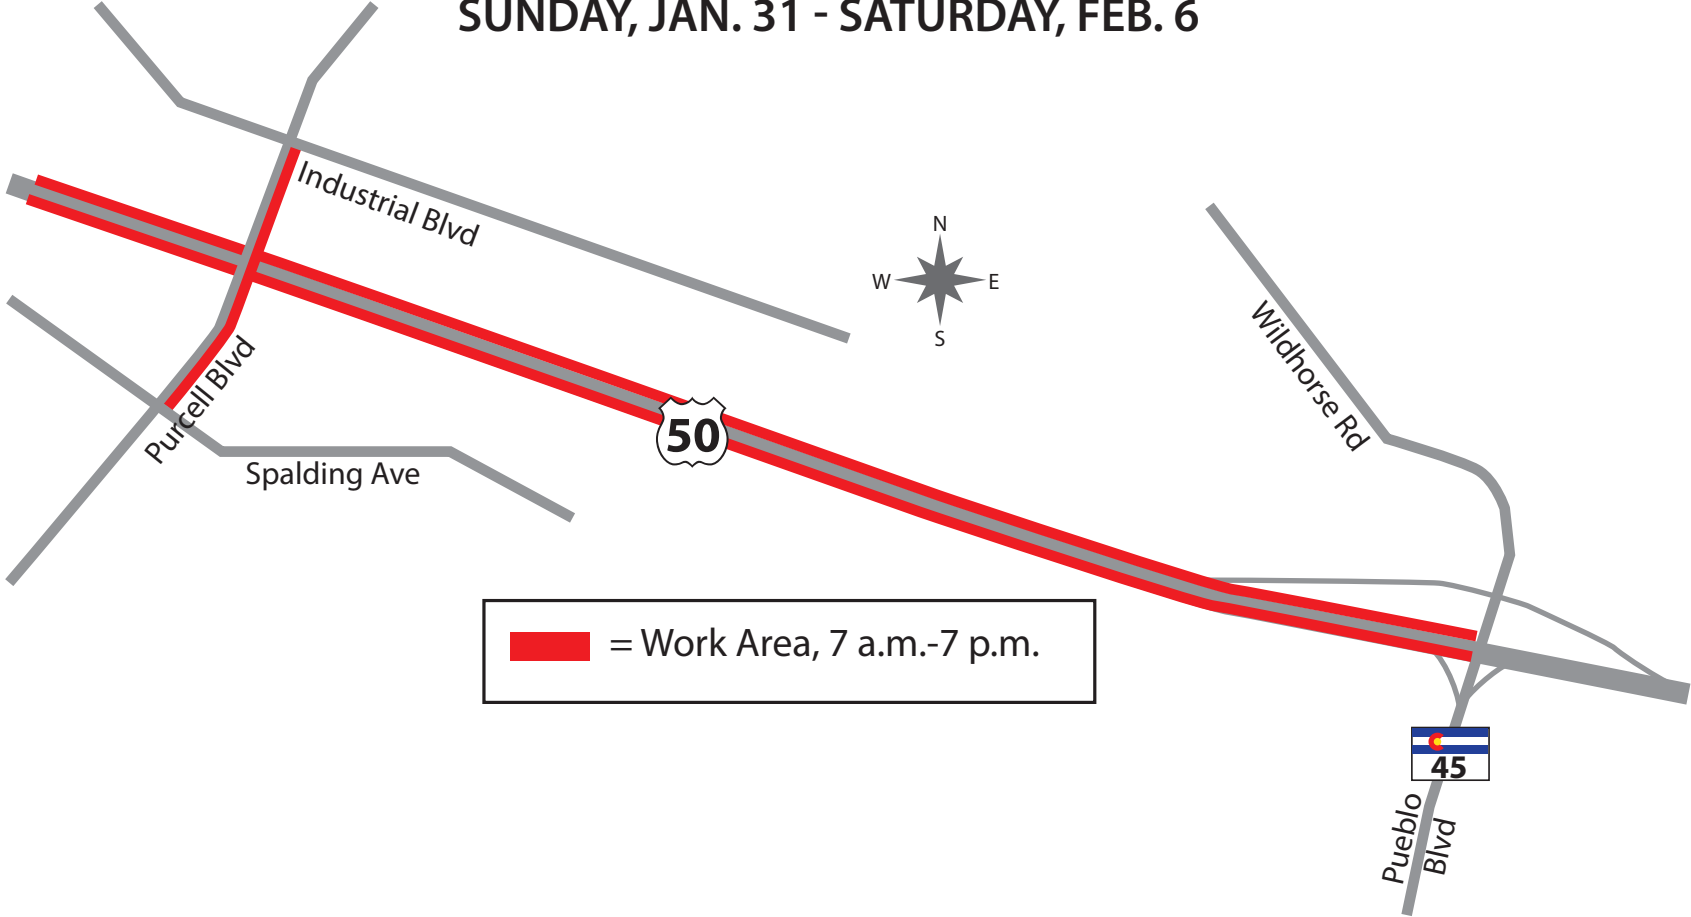

SUNDAY, JAN. 31 - SATURDAY, FEB. 6

 = Work Area, 7 a.m.-7 p.m.